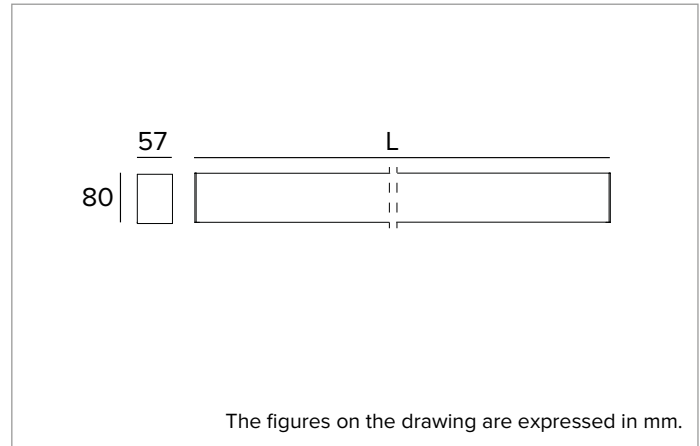

T020MY840ELPW | LOGICO EASY Stand Alone 57 - OPAL HO

Linear stand alone LED fixture for ceiling mounted or suspension installation. Emergency version

		4000K	H(m)	D(m)	E _{max} (lx)
		Ra80		111°	
Fixture Power	34W	1	2.90	1008	
Source Flux	2852lm	2	5.80	252	
Fixture Flux	2852lm	3	8.70	112	
Efficacy	84lm/W	4	11.60	63	
G0300A	I _{max} =353cd/klm	I _{max}	1008cd	5	14.49

Painted extruded aluminium body with 57mm section and polycarbonate end caps. Upper closing screen in white PVC.

Colour and finish: White

Dimensions: L=1462mm

Weight: 3.85Kg

Version: LINEAR

Degree of protection: IP40